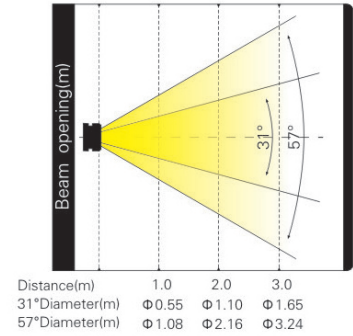

毛重: 5.6kgs

特效

尺寸图

照度图

Beam angle 18°
Field angle 35°(LENS 25°)

Intensity LUX	Red Led:	1282	356	152
	Green Led:	3221	1010	480
	Blue Led:	660	203	94
	Full Led:	5020	1488	692

Beam angle 24°
Field angle 46°(LENS 45°)

Intensity LUX	Red Led:	795	286	83
	Green Led:	1878	487	229
	Blue Led:	367	87	94
	Full Led:	2961	747	345

Beam angle 31°
Field angle 57°(LENS 60°)

Intensity LUX	Red Led:	495	113	51
	Green Led:	1249	334	151
	Blue Led:	253	68	31
	Full Led:	1925	497	223