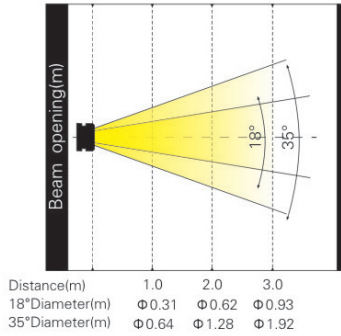

毛重: 5.6kgs

特效

尺寸图

照度图

Beam angle 18°
Field angle 35°(LENS 25°)

Intensity LUX	Red Led:	1282	356	152
	Green Led:	3221	1010	480
	Blue Led:	660	203	94
	Full Led:	5020	1488	692

Beam angle 24°
Field angle 46°(LENS 45°)

Intensity LUX	Red Led:	795	286	83
	Green Led:	1878	487	229
	Blue Led:	367	87	94
	Full Led:	2961	747	345

Beam angle 31°
Field angle 57°(LENS 60°)

Intensity LUX	Red Led:	495	113	51
	Green Led:	1249	334	151
	Blue Led:	253	68	31
	Full Led:	1925	497	223