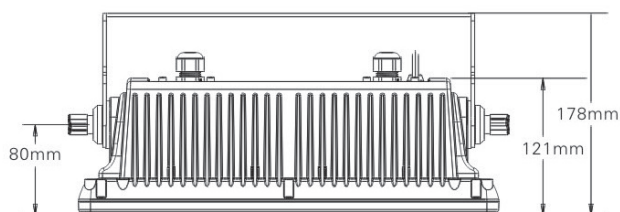

毛重: 5.6kgs

特效

尺寸图

照度图

Beam angle 18°
Field angle 35°(LENS 25°)

Intensity LUX	Red Led:	1282	356	152
	Green Led:	3221	1010	480
	Blue Led:	660	203	94
	Full Led:	5020	1488	692

Beam angle 24°
Field angle 46°(LENS 45°)

Intensity LUX	Red Led:	795	286	83
	Green Led:	1878	487	229
	Blue Led:	367	87	94
	Full Led:	2961	747	345

Beam angle 31°
Field angle 57°(LENS 60°)

Intensity LUX	Red Led:	495	113	51
	Green Led:	1249	334	151
	Blue Led:	253	68	31
	Full Led:	1925	497	223