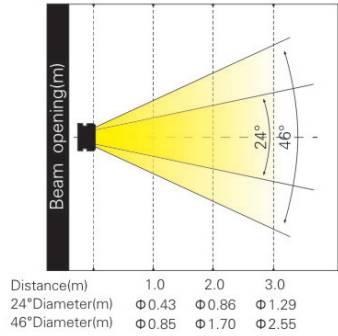

毛重: 5.6kgs

特效

尺寸图

照度图

Beam angle 18°
Field angle 35°(LENS 25°)

Intensity LUX	Red Led:	1282	356	152
	Green Led:	3221	1010	480
	Blue Led:	660	203	94
	Full Led:	5020	1488	692

Beam angle 24°
Field angle 46°(LENS 45°)

Intensity LUX	Red Led:	795	286	83
	Green Led:	1878	487	229
	Blue Led:	367	87	94
	Full Led:	2961	747	345

Beam angle 31°
Field angle 57°(LENS 60°)

Intensity LUX	Red Led:	495	113	51
	Green Led:	1249	334	151
	Blue Led:	253	68	31
	Full Led:	1925	497	223